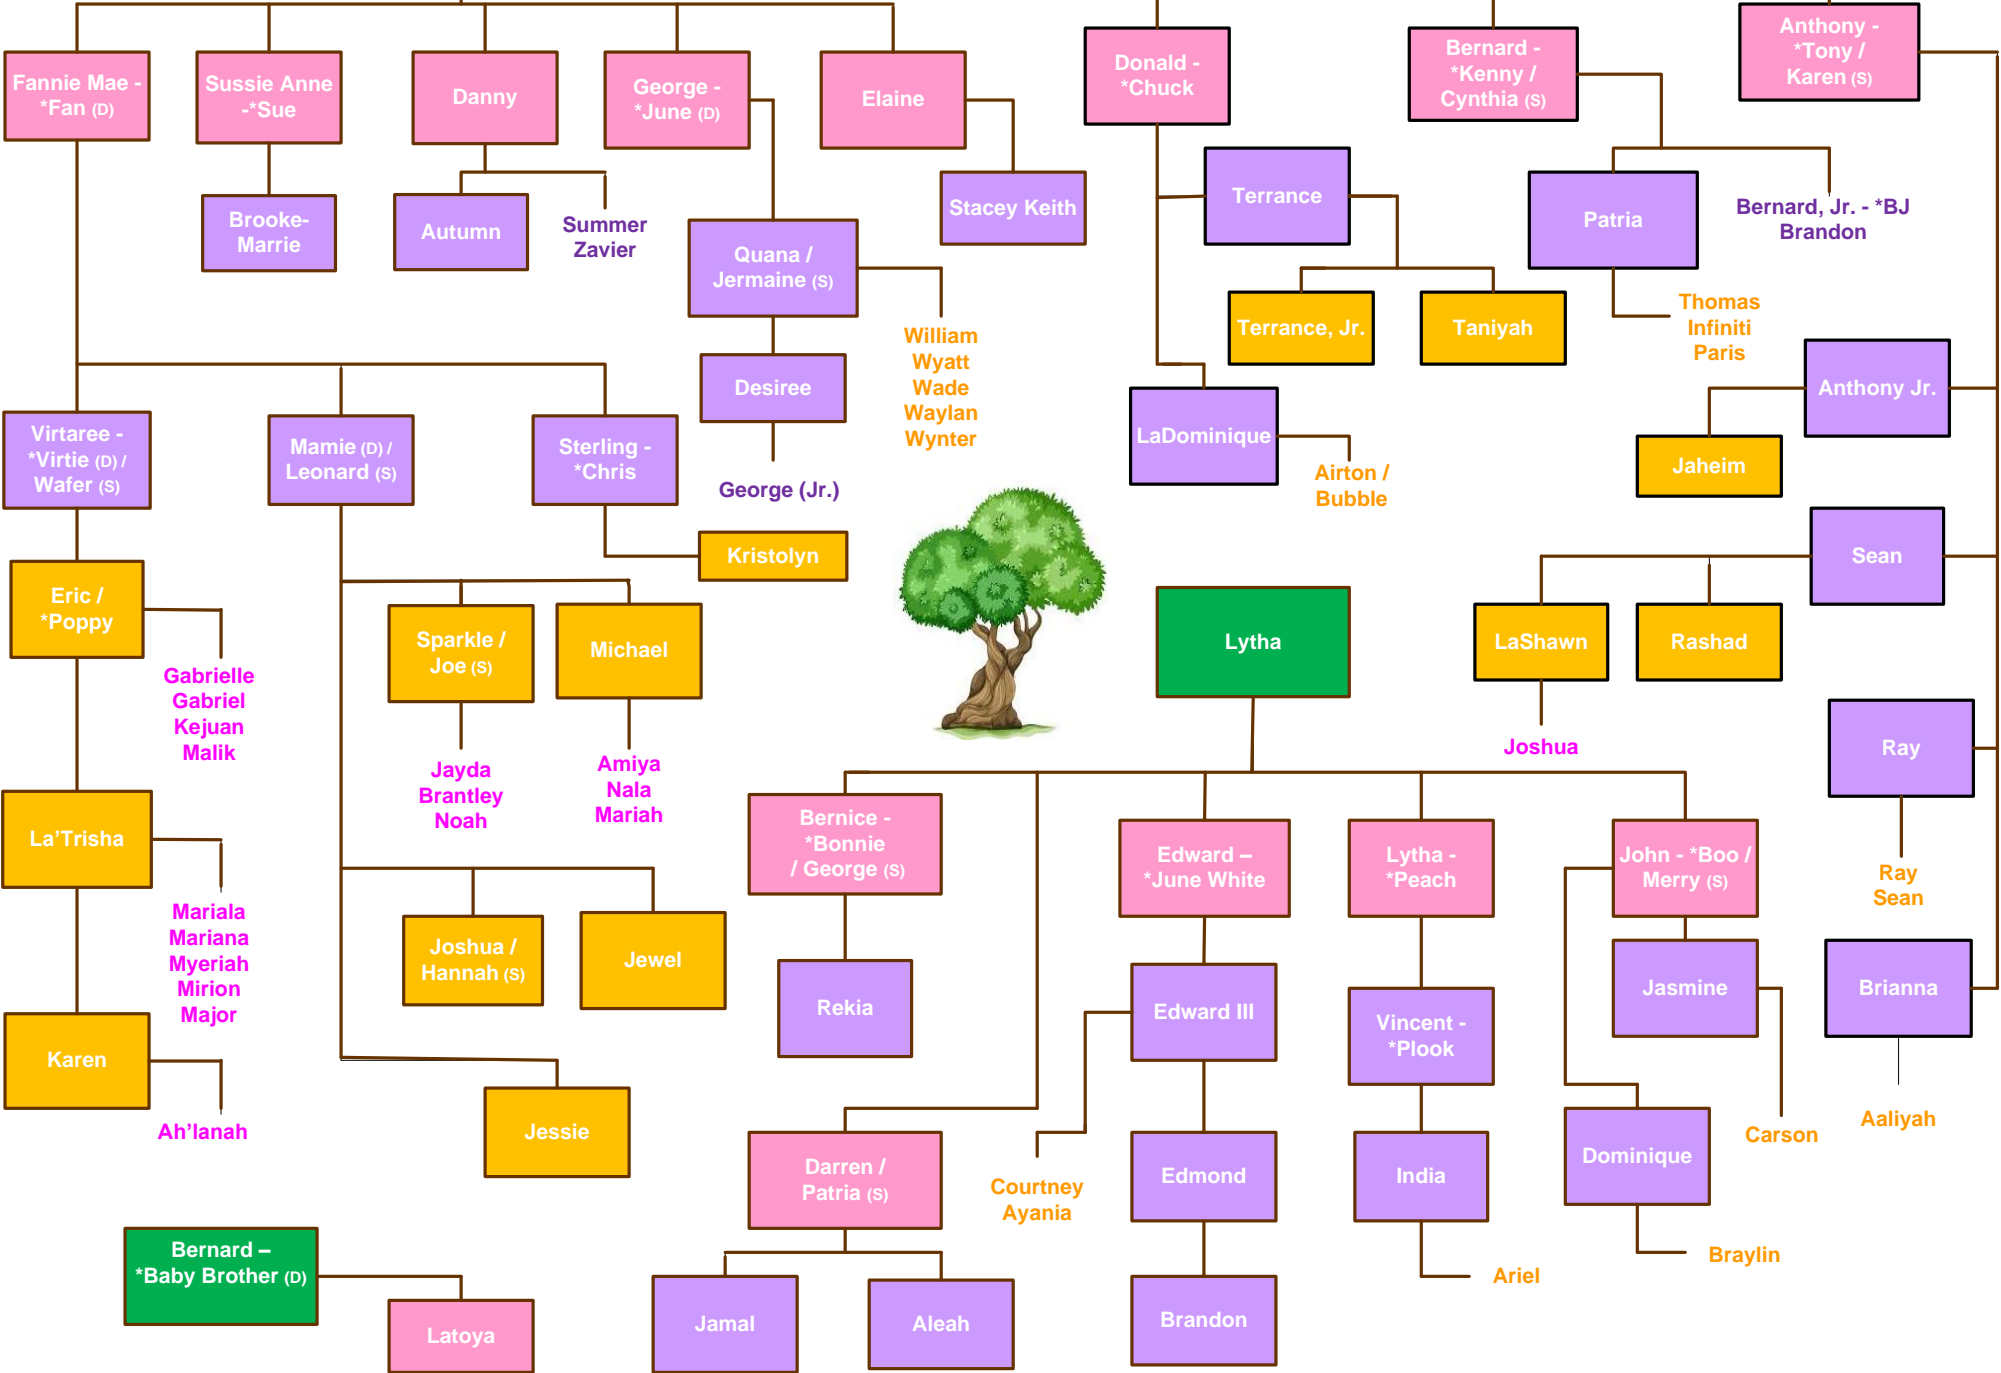

Leola's Offspring

Bernice (D)

Leola - *Dolly