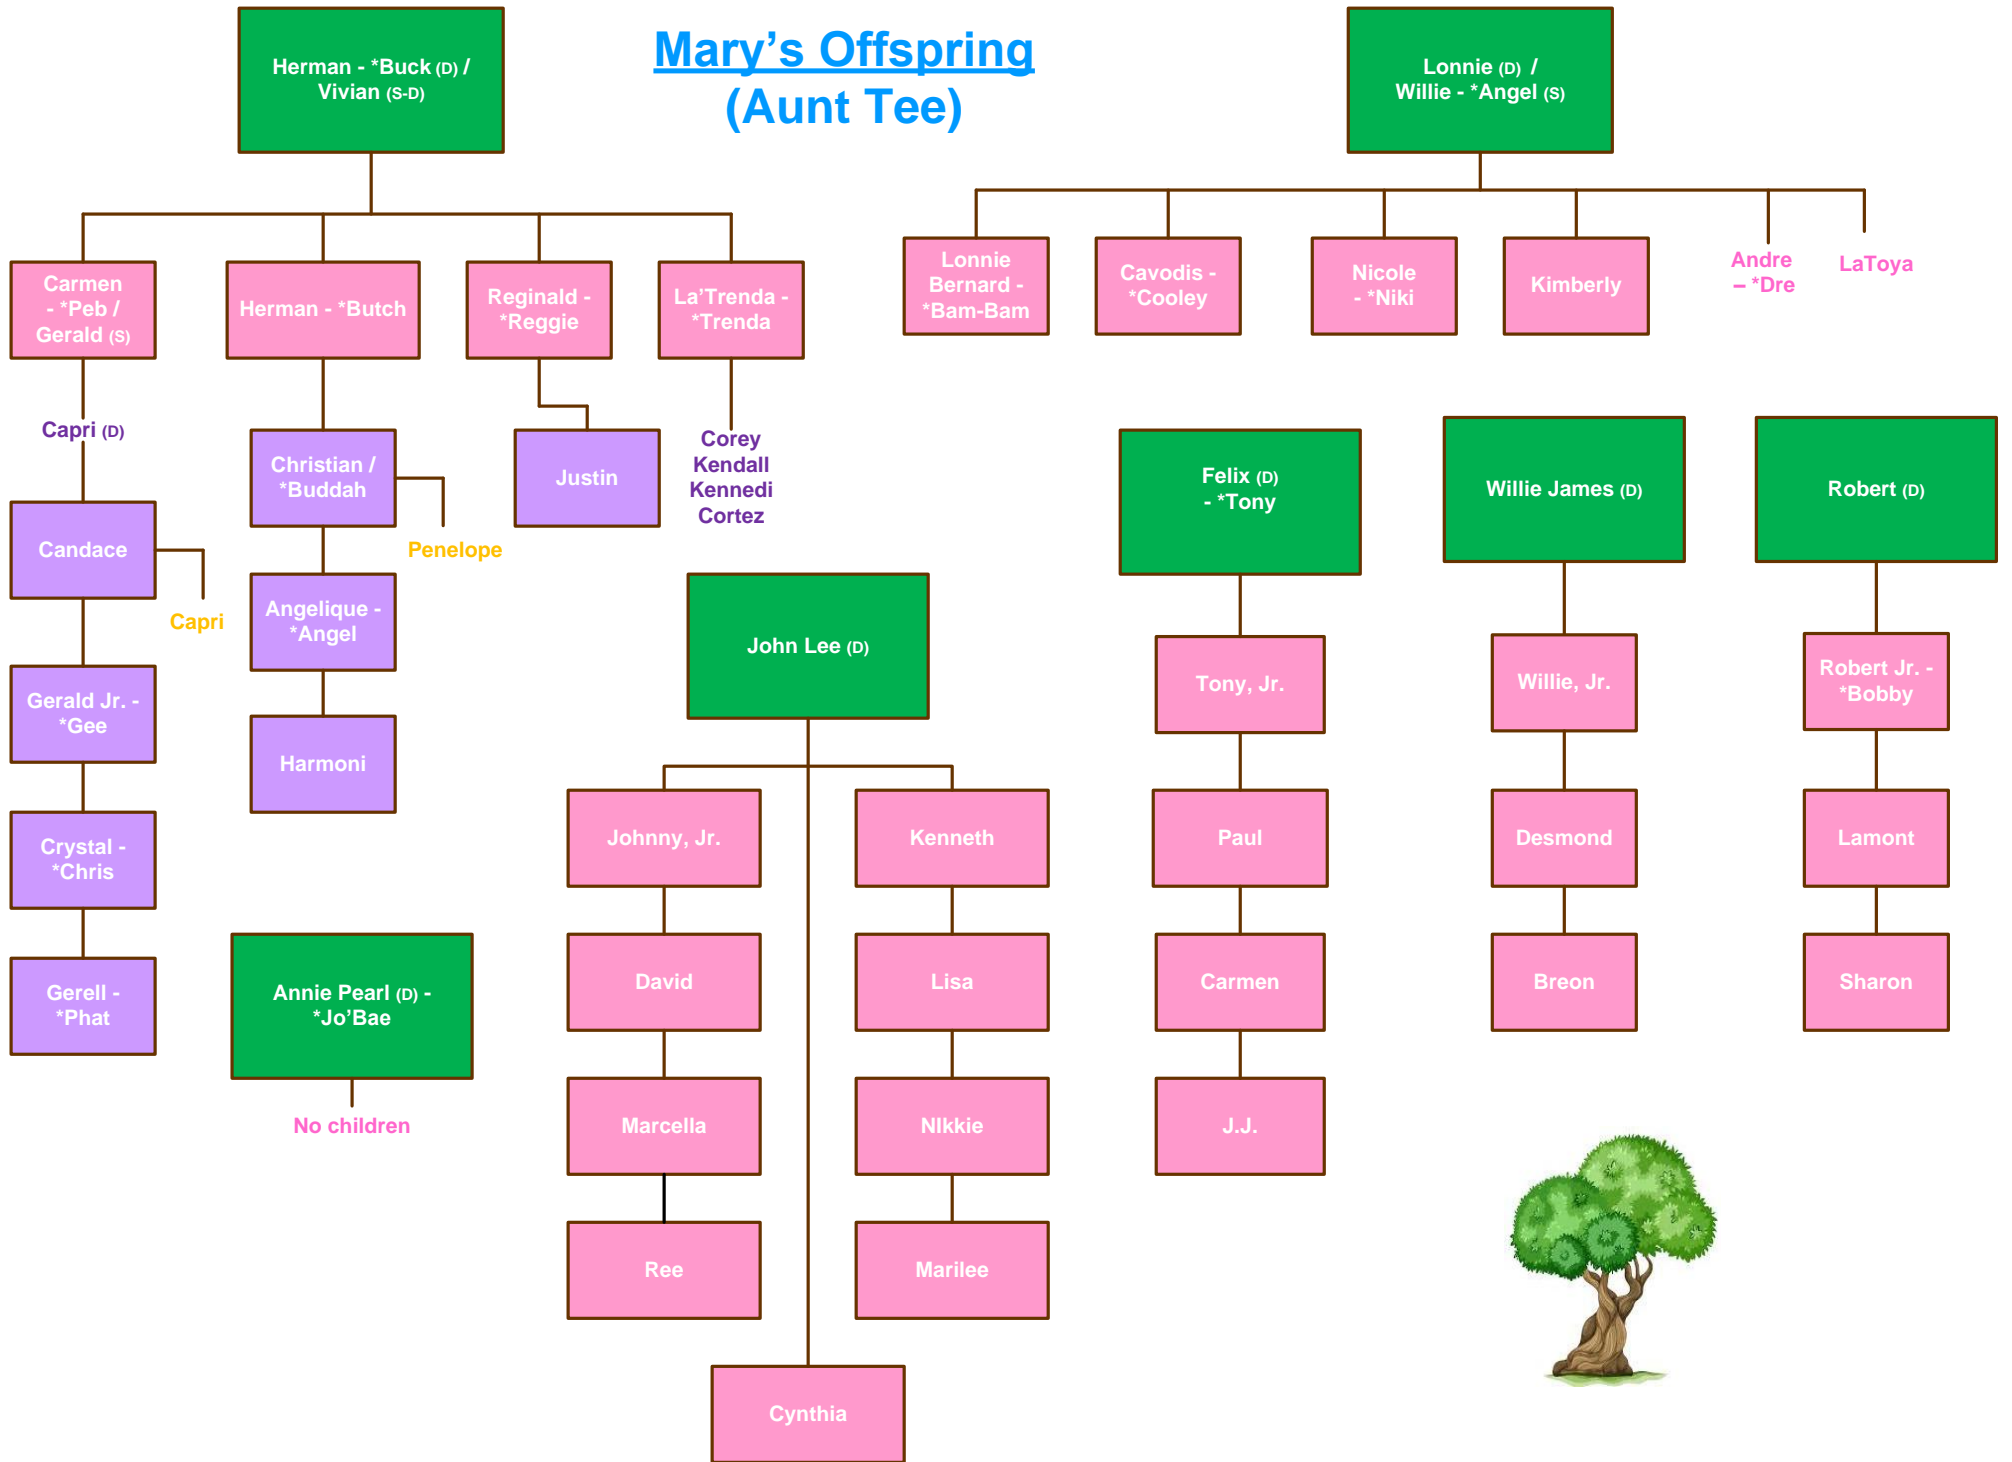

This Tree Chart is currently comprised primarily of branches of family extended from this ancestral couple. The roots of a tree do not grow in straight lines. They're sprawling with many twist and turns, and constant new growth. But, in the interest of "keeping it simple" we've started with just direct descendants, current spouses and offspring. Also, because this Tree chart is posted on a public website, we chose not to include surnames beyond the 1<sup>st</sup> generation.

Juanita -  
\*Baby Sister

Bill

Mary -  
\*Aunt Tee (D)

Herman -  
\*Buck (D) /  
Vivian (S-D)

Annie Pearl -  
\*JoBae (D)

John Lee (D)

Anthony -  
\*Tony (D)

Lonnie (D) /  
Angel (S)

# Leola's Offspring

**Bernice (D)**

**Leola - \*Dolly**

# Herman's Offspring (Uncle Buster)